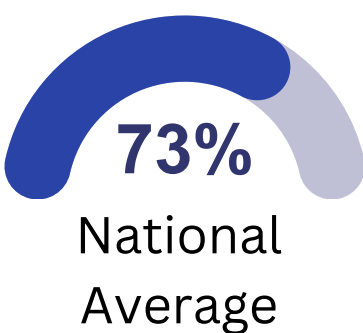

KS2 Data

This infographic shows our KS2 exam and assessment results for the 2022/23 academic year

KS2 READING

Expected Standard

Greater Depth Standard

Reading Progress Score: +0.8

KS2 WRITING

Expected Standard

Greater Depth Standard

Writing Progress Score: +2.2

KS2 MATHS

Expected Standard

Greater Depth Standard

Maths Progress Score: +1.9

KS2 Data

This infographic shows our KS2 exam and assessment results for the 2022/23 academic year