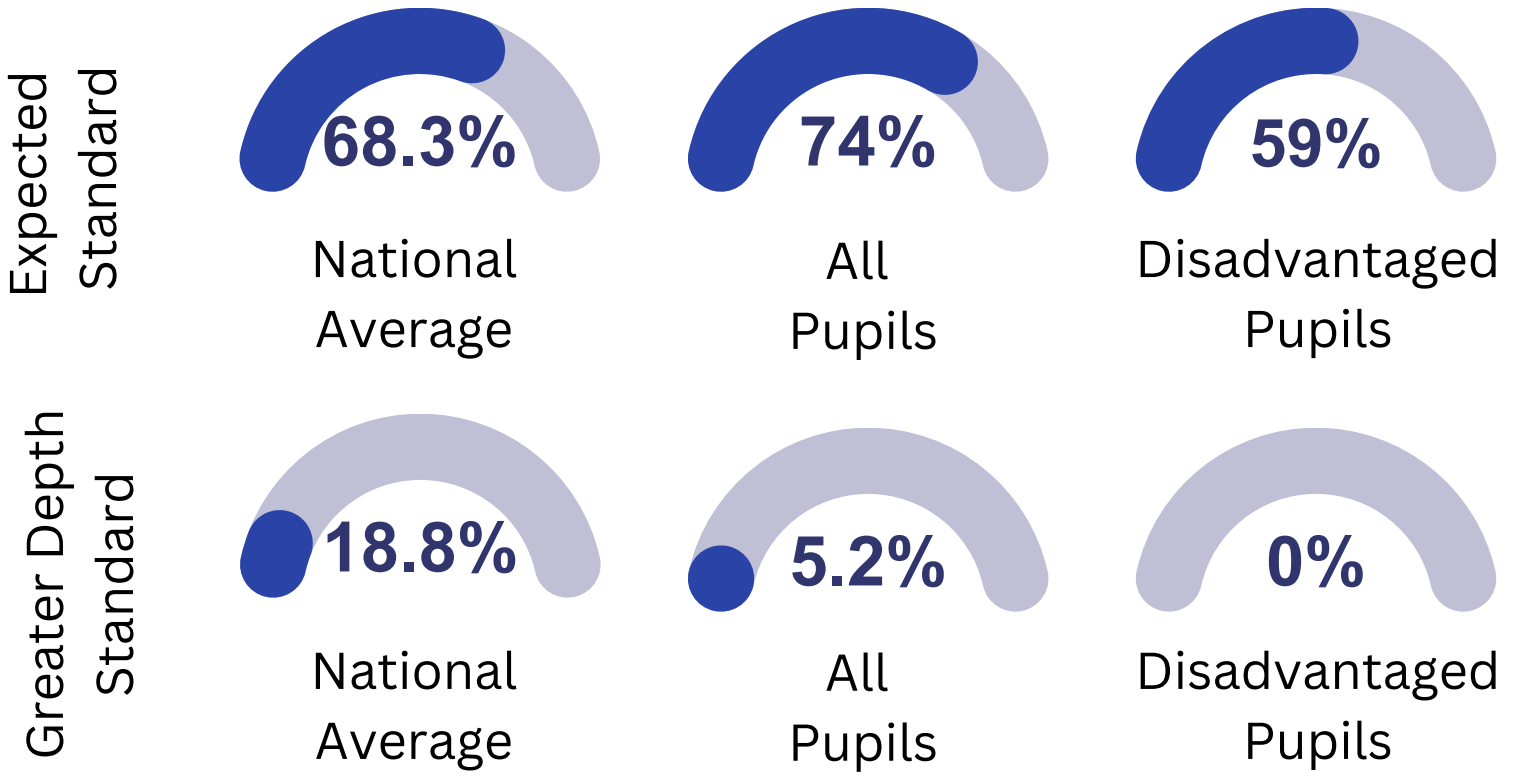

KS1 Data

This infographic shows our KS1 exam and assessment results for the 2022/23 academic year

KS1 READING