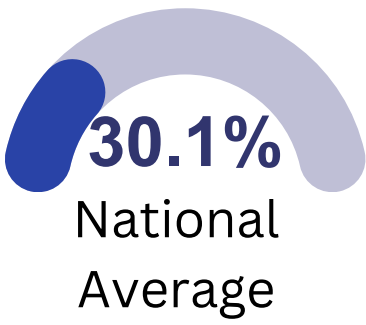

Greater Depth Standard