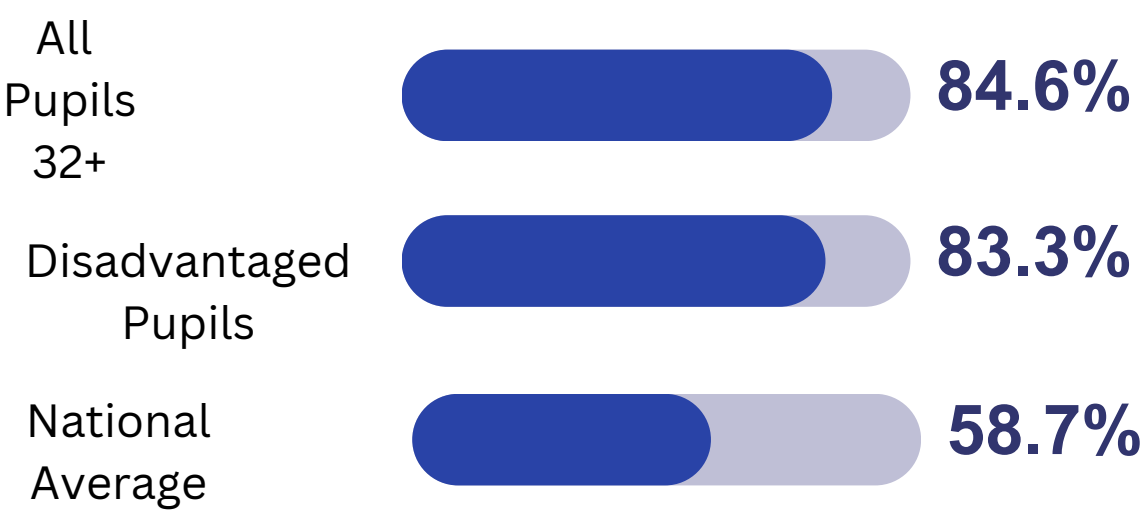

KS1 Data

This infographic shows our KS1 exam and assessment results for the 2022/23 academic year

YEAR 1 PHONICS DATA

YEAR 2 PHONICS DATA

Number of Year 2 retakes: 13

EYFS DATA

GOOD LEVEL OF DEVELOPEMENT