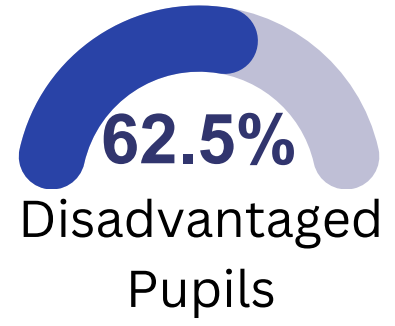

KS2 Data

This infographic shows our KS2 exam and assessment results for the 2022/23 academic year

KS2 READING

Expected Standard

Greater Depth Standard

Reading Progress Score: +0.8

KS2 WRITING

Expected Standard

Greater Depth Standard

Writing Progress Score: +2.2

KS2 MATHS

Expected Standard

Greater Depth Standard

Maths Progress Score: +1.9

KS2 Data

This infographic shows our KS2 exam and assessment results for the 2022/23 academic year