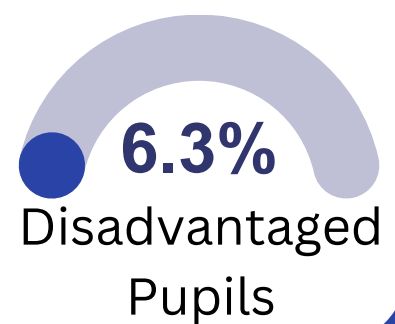

KS2 Data

This infographic shows our KS2 exam and assessment results for the 2022/23 academic year

KS2 READING

Expected Standard

Greater Depth Standard

Reading Progress Score: +0.8

KS2 WRITING

Expected Standard

Greater Depth Standard

Writing Progress Score: +2.2

KS2 MATHS

Expected Standard

Greater Depth Standard

Maths Progress Score: +1.9

KS2 Data

This infographic shows our KS2 exam and assessment results for the 2022/23 academic year