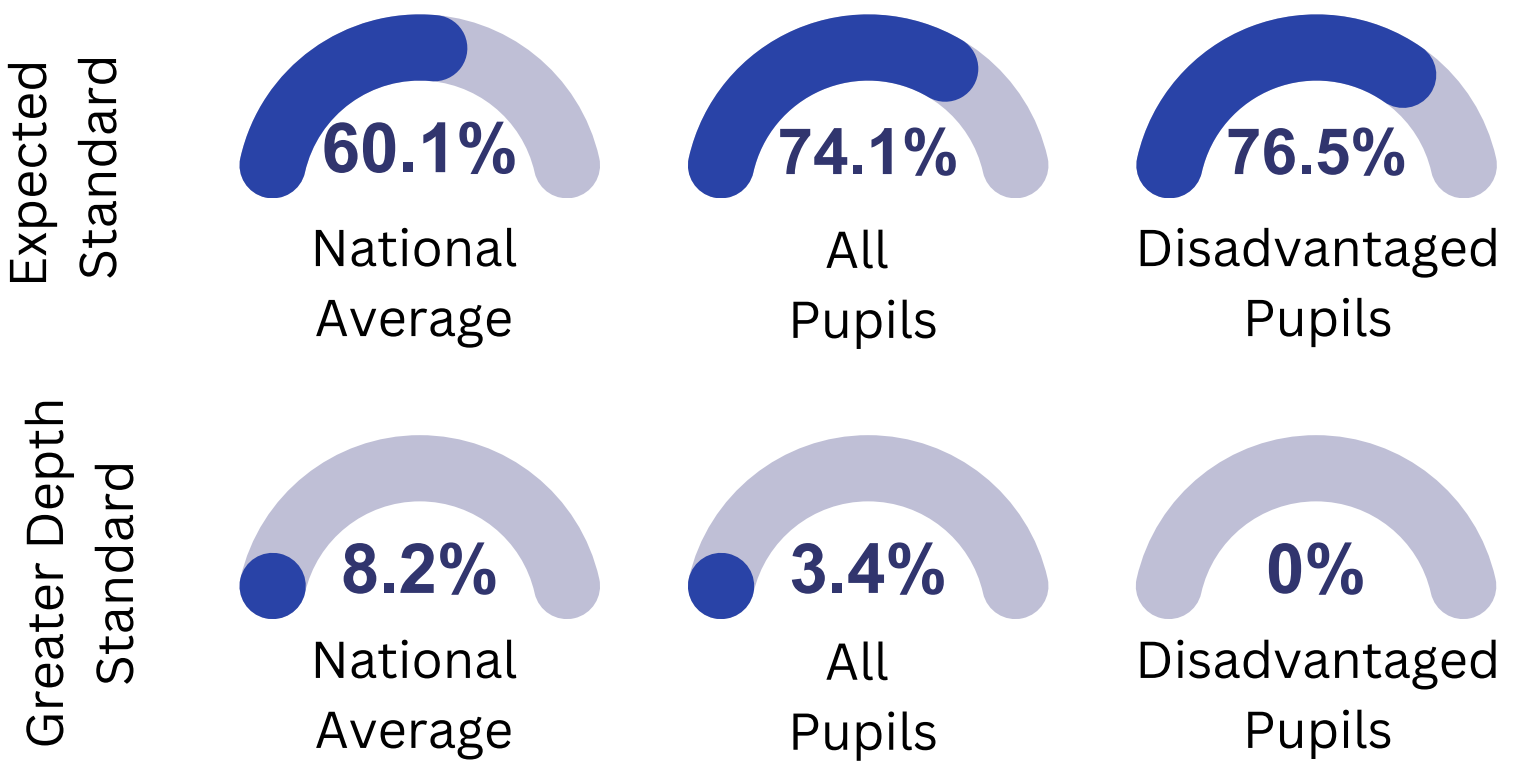

KS1 WRITING