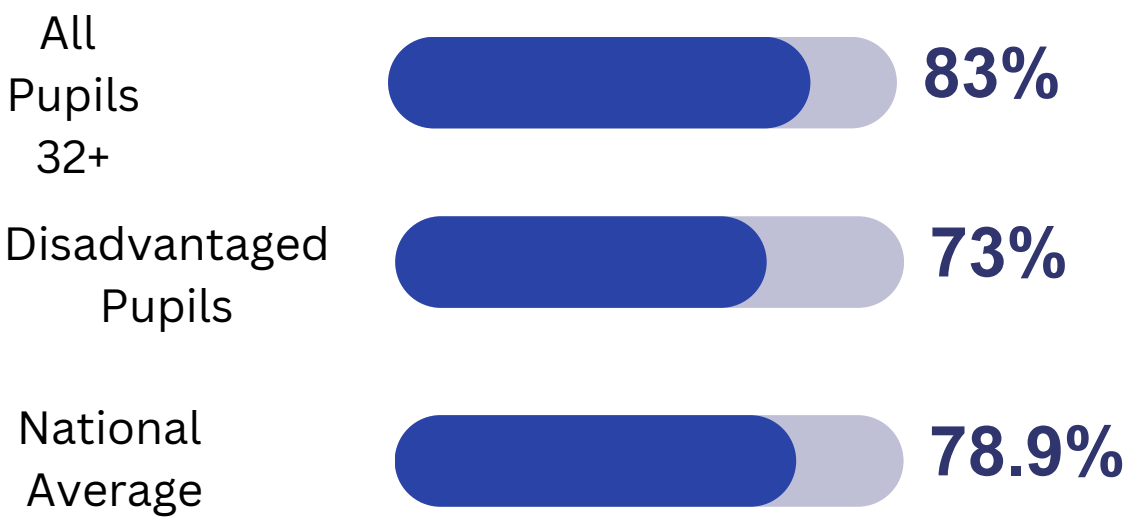

KS1 Data

This infographic shows our KS1 exam and assessment results for the 2022/23 academic year

YEAR 1 PHONICS DATA

YEAR 2 PHONICS DATA

Number of Year 2 retakes: 13

EYFS DATA

GOOD LEVEL OF DEVELOPEMENT