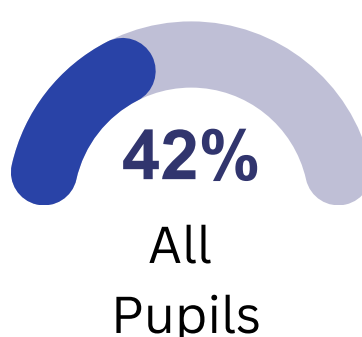

Greater Depth Standard

Writing Progress Score: +2.2

KS2 MATHS

Expected Standard

Greater Depth Standard

Maths Progress Score: +1.9

KS2 Data

This infographic shows our KS2 exam and assessment results for the 2022/23 academic year