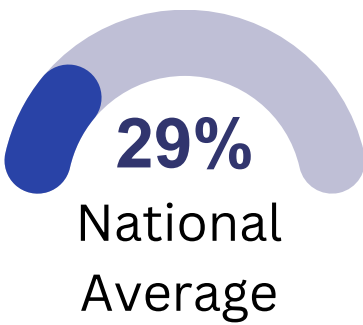

KS2 Data

This infographic shows our KS2 exam and assessment results for the 2022/23 academic year

KS2 READING

Expected Standard

Greater Depth Standard

Reading Progress Score: +0.8

KS2 WRITING

Expected Standard

Greater Depth Standard

Writing Progress Score: +2.2

KS2 MATHS

Expected Standard

Greater Depth Standard

Maths Progress Score: +1.9

KS2 Data

This infographic shows our KS2 exam and assessment results for the 2022/23 academic year