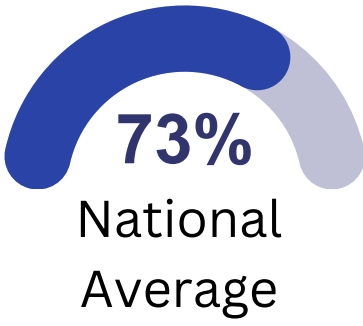

KS2 Data

This infographic shows our KS2 exam and assessment results for the 2022/23 academic year

KS2 READING

Expected Standard

Greater Depth Standard

Reading Progress Score: +0.8

KS2 WRITING

Expected Standard

Greater Depth Standard

Writing Progress Score: +2.2

KS2 MATHS

Expected Standard

Greater Depth Standard

Maths Progress Score: +1.9

KS2 Data

This infographic shows our KS2 exam and assessment results for the 2022/23 academic year