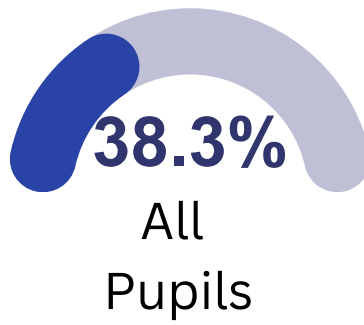

Greater Depth Standard