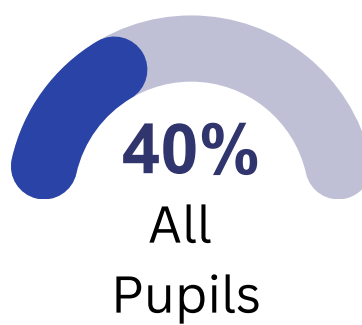

KS2 Data

This infographic shows our KS2 exam and assessment results for the 2022/23 academic year

KS2 READING

Expected Standard

Greater Depth Standard

Reading Progress Score: +0.8

KS2 WRITING

Expected Standard

Greater Depth Standard

Writing Progress Score: +2.2

KS2 MATHS

Expected Standard

Greater Depth Standard

Maths Progress Score: +1.9

KS2 Data

This infographic shows our KS2 exam and assessment results for the 2022/23 academic year