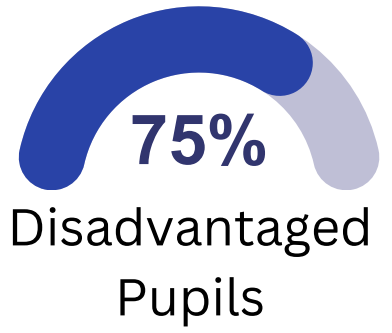

KS2 Data

This infographic shows our KS2 exam and assessment results for the 2022/23 academic year

KS2 EGPS

Expected Standard