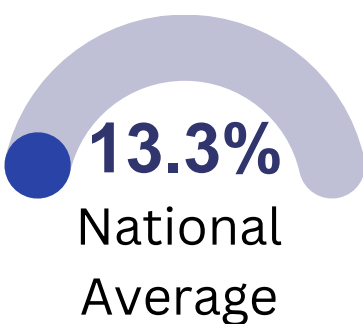

KS2 Data

This infographic shows our KS2 exam and assessment results for the 2022/23 academic year

KS2 READING

Expected Standard

Greater Depth Standard

Reading Progress Score: +0.8

KS2 WRITING

Expected Standard

Greater Depth Standard

Writing Progress Score: +2.2

KS2 MATHS

Expected Standard

Greater Depth Standard

Maths Progress Score: +1.9

KS2 Data

This infographic shows our KS2 exam and assessment results for the 2022/23 academic year