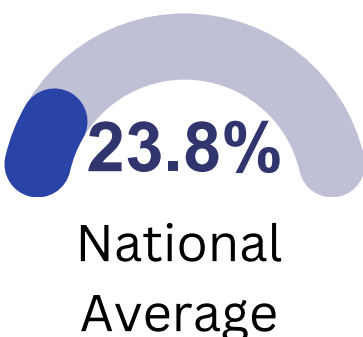

Greater Depth Standard

Writing Progress Score: +2.2

KS2 MATHS

Expected Standard

Greater Depth Standard

Maths Progress Score: +1.9

KS2 Data

This infographic shows our KS2 exam and assessment results for the 2022/23 academic year