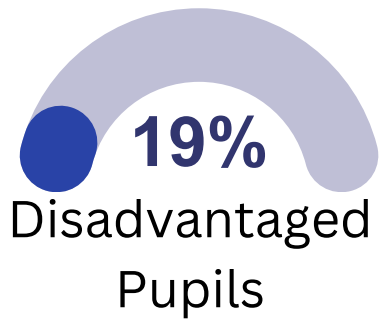

Greater Depth Standard