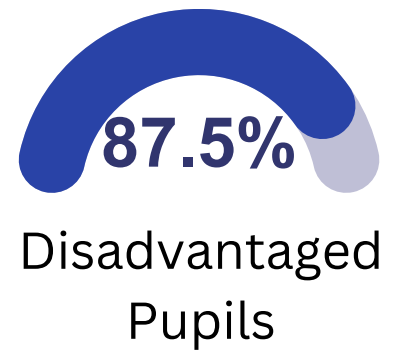

KS2 Data

This infographic shows our KS2 exam and assessment results for the 2022/23 academic year

KS2 READING

Expected Standard

Greater Depth Standard

Reading Progress Score: +0.8

KS2 WRITING

Expected Standard

Greater Depth Standard

Writing Progress Score: +2.2

KS2 MATHS

Expected Standard

Greater Depth Standard

Maths Progress Score: +1.9

KS2 Data

This infographic shows our KS2 exam and assessment results for the 2022/23 academic year