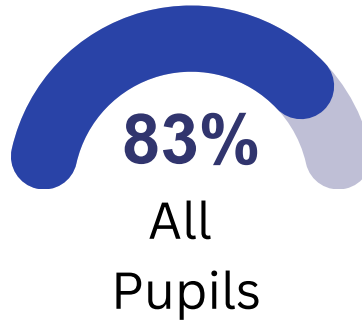

KS2 Data

This infographic shows our KS2 exam and assessment results for the 2022/23 academic year

KS2 READING

Expected Standard

Greater Depth Standard

Reading Progress Score: +0.8

KS2 WRITING

Expected Standard

Greater Depth Standard

Writing Progress Score: +2.2

KS2 MATHS

Expected Standard

Greater Depth Standard

Maths Progress Score: +1.9

KS2 Data

This infographic shows our KS2 exam and assessment results for the 2022/23 academic year