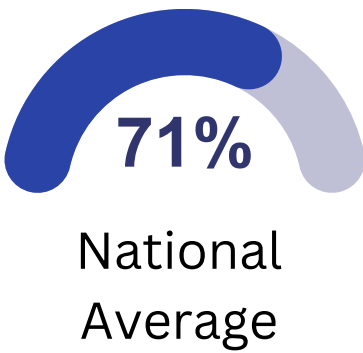

KS2 Data

This infographic shows our KS2 exam and assessment results for the 2022/23 academic year

KS2 READING

Expected Standard

Greater Depth Standard

Reading Progress Score: +0.8

KS2 WRITING

Expected Standard

Greater Depth Standard

Writing Progress Score: +2.2

KS2 MATHS

Expected Standard

Greater Depth Standard

Maths Progress Score: +1.9

KS2 Data

This infographic shows our KS2 exam and assessment results for the 2022/23 academic year