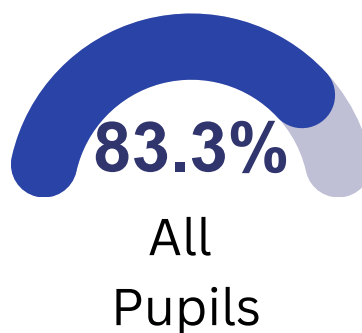

KS2 Data

This infographic shows our KS2 exam and assessment results for the 2022/23 academic year

KS2 READING

Expected Standard

Greater Depth Standard

Reading Progress Score: +0.8

KS2 WRITING

Expected Standard

Greater Depth Standard

Writing Progress Score: +2.2

KS2 MATHS

Expected Standard

Greater Depth Standard

Maths Progress Score: +1.9

KS2 Data

This infographic shows our KS2 exam and assessment results for the 2022/23 academic year