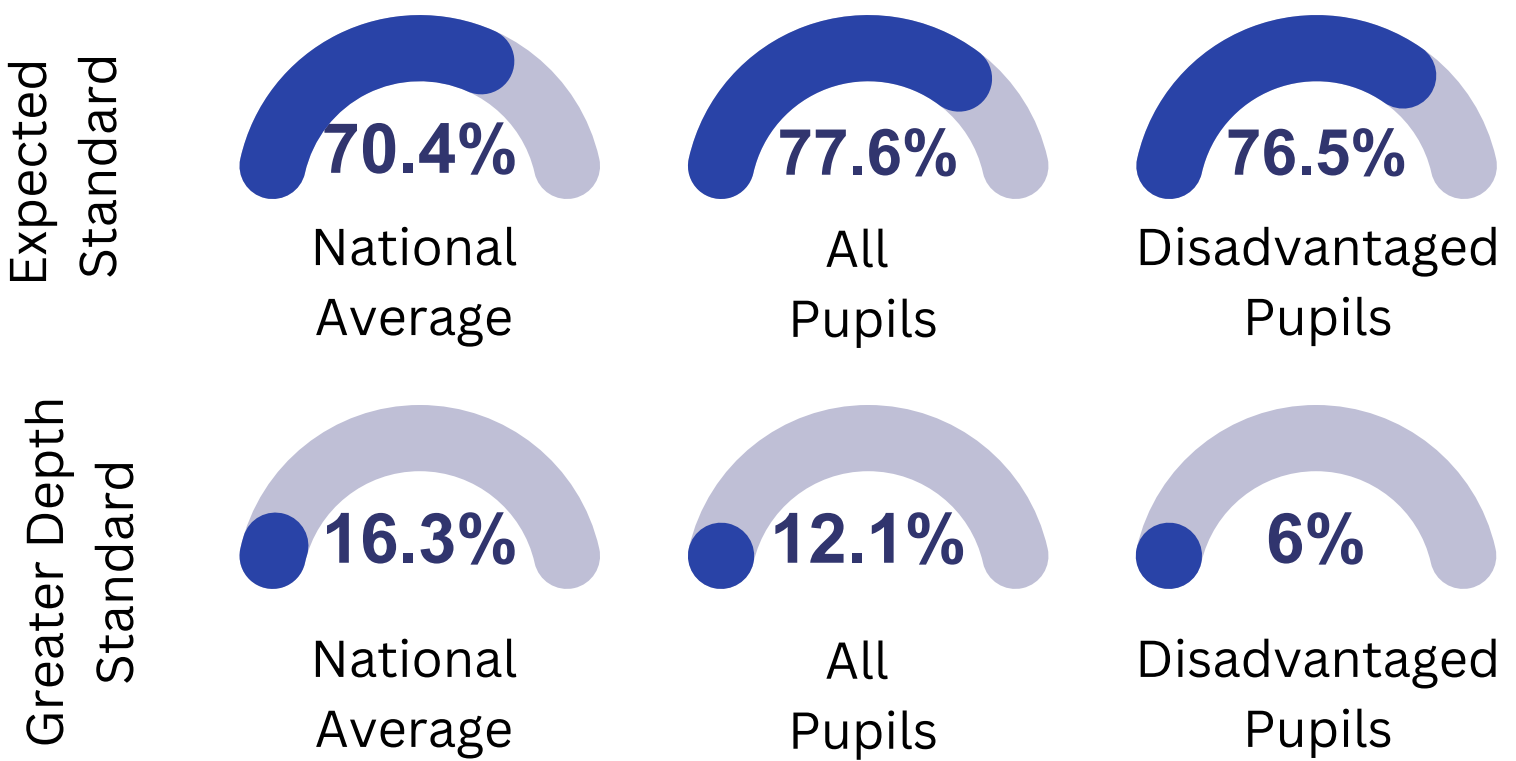

KS1 Data

This infographic shows our KS1 exam and assessment results for the 2022/23 academic year

YEAR 1 PHONICS DATA

YEAR 2 PHONICS DATA

Number of Year 2 retakes: 13

EYFS DATA

GOOD LEVEL OF DEVELOPEMENT