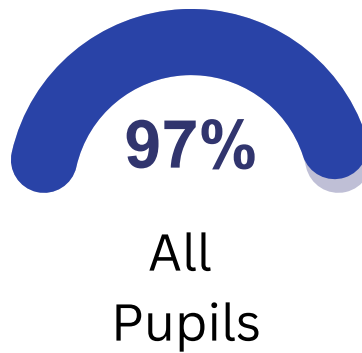

KS2 Data

This infographic shows our KS2 exam and assessment results for the 2022/23 academic year

KS2 READING

Expected Standard

Greater Depth Standard

Reading Progress Score: +0.8

KS2 WRITING

Expected Standard

Greater Depth Standard

Writing Progress Score: +2.2

KS2 MATHS

Expected Standard

Greater Depth Standard

Maths Progress Score: +1.9

KS2 Data

This infographic shows our KS2 exam and assessment results for the 2022/23 academic year