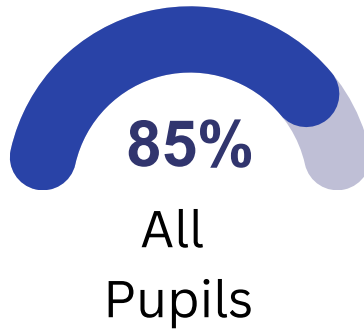

KS2 Data

This infographic shows our KS2 exam and assessment results for the 2022/23 academic year

KS2 EGPS

Expected Standard