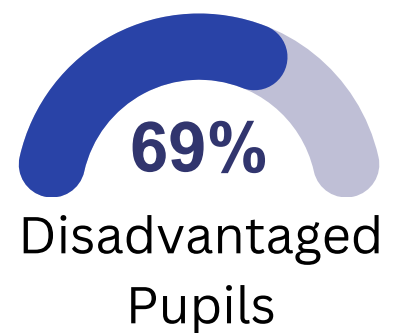

KS2 Data

This infographic shows our KS2 exam and assessment results for the 2022/23 academic year

KS2 READING

Expected Standard

Greater Depth Standard

Reading Progress Score: +0.8

KS2 WRITING

Expected Standard

Greater Depth Standard

Writing Progress Score: +2.2

KS2 MATHS

Expected Standard

Greater Depth Standard

Maths Progress Score: +1.9

KS2 Data

This infographic shows our KS2 exam and assessment results for the 2022/23 academic year