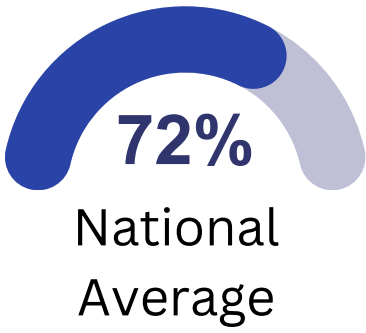

KS2 Data

This infographic shows our KS2 exam and assessment results for the 2022/23 academic year

KS2 EGPS

Expected Standard