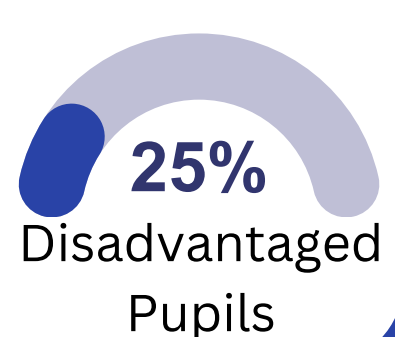

Greater Depth Standard

Writing Progress Score: +2.2

KS2 MATHS

Expected Standard

Greater Depth Standard

Maths Progress Score: +1.9

KS2 Data

This infographic shows our KS2 exam and assessment results for the 2022/23 academic year