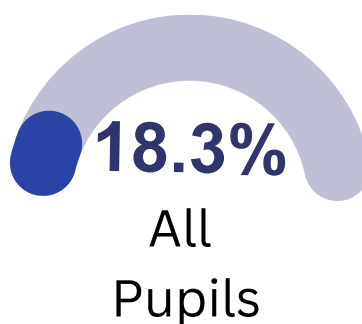

KS2 Data

This infographic shows our KS2 exam and assessment results for the 2022/23 academic year

KS2 READING

Expected Standard

Greater Depth Standard

Reading Progress Score: +0.8

KS2 WRITING

Expected Standard

Greater Depth Standard

Writing Progress Score: +2.2

KS2 MATHS

Expected Standard

Greater Depth Standard

Maths Progress Score: +1.9

KS2 Data

This infographic shows our KS2 exam and assessment results for the 2022/23 academic year